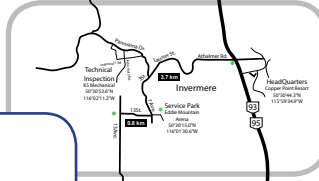

Thursday, October 29
Competitors and volunteers arrive in area
HQ open at Copper Point 7:00 pm to 9:00 pm

Friday, October 30
HQ open at Copper Point 8:00 am to 10:00 pm
Service Park Move-in, Arena 5:00 pm to 9:00 pm
Technical Inspection at 6:00pm to 9:00 pm

Saturday, October 31
Headquarters (Copper Point) open 7:30 am to 9:45 am
Service Park open 9:00 am to 10:00 pm
Headquarters (Arena) open 10:00 am to 7:45 pm

Sunday, October 31
Headquarters (Arena) open 7:45 am to 12:15 pm
Service Park open 7:45 am to 5:00 pm
Headquarters (Copper Point) open 12:30 pm to 5:00 pm
Cars Finish & award ceremony 2:30 pm to 5:00 pm