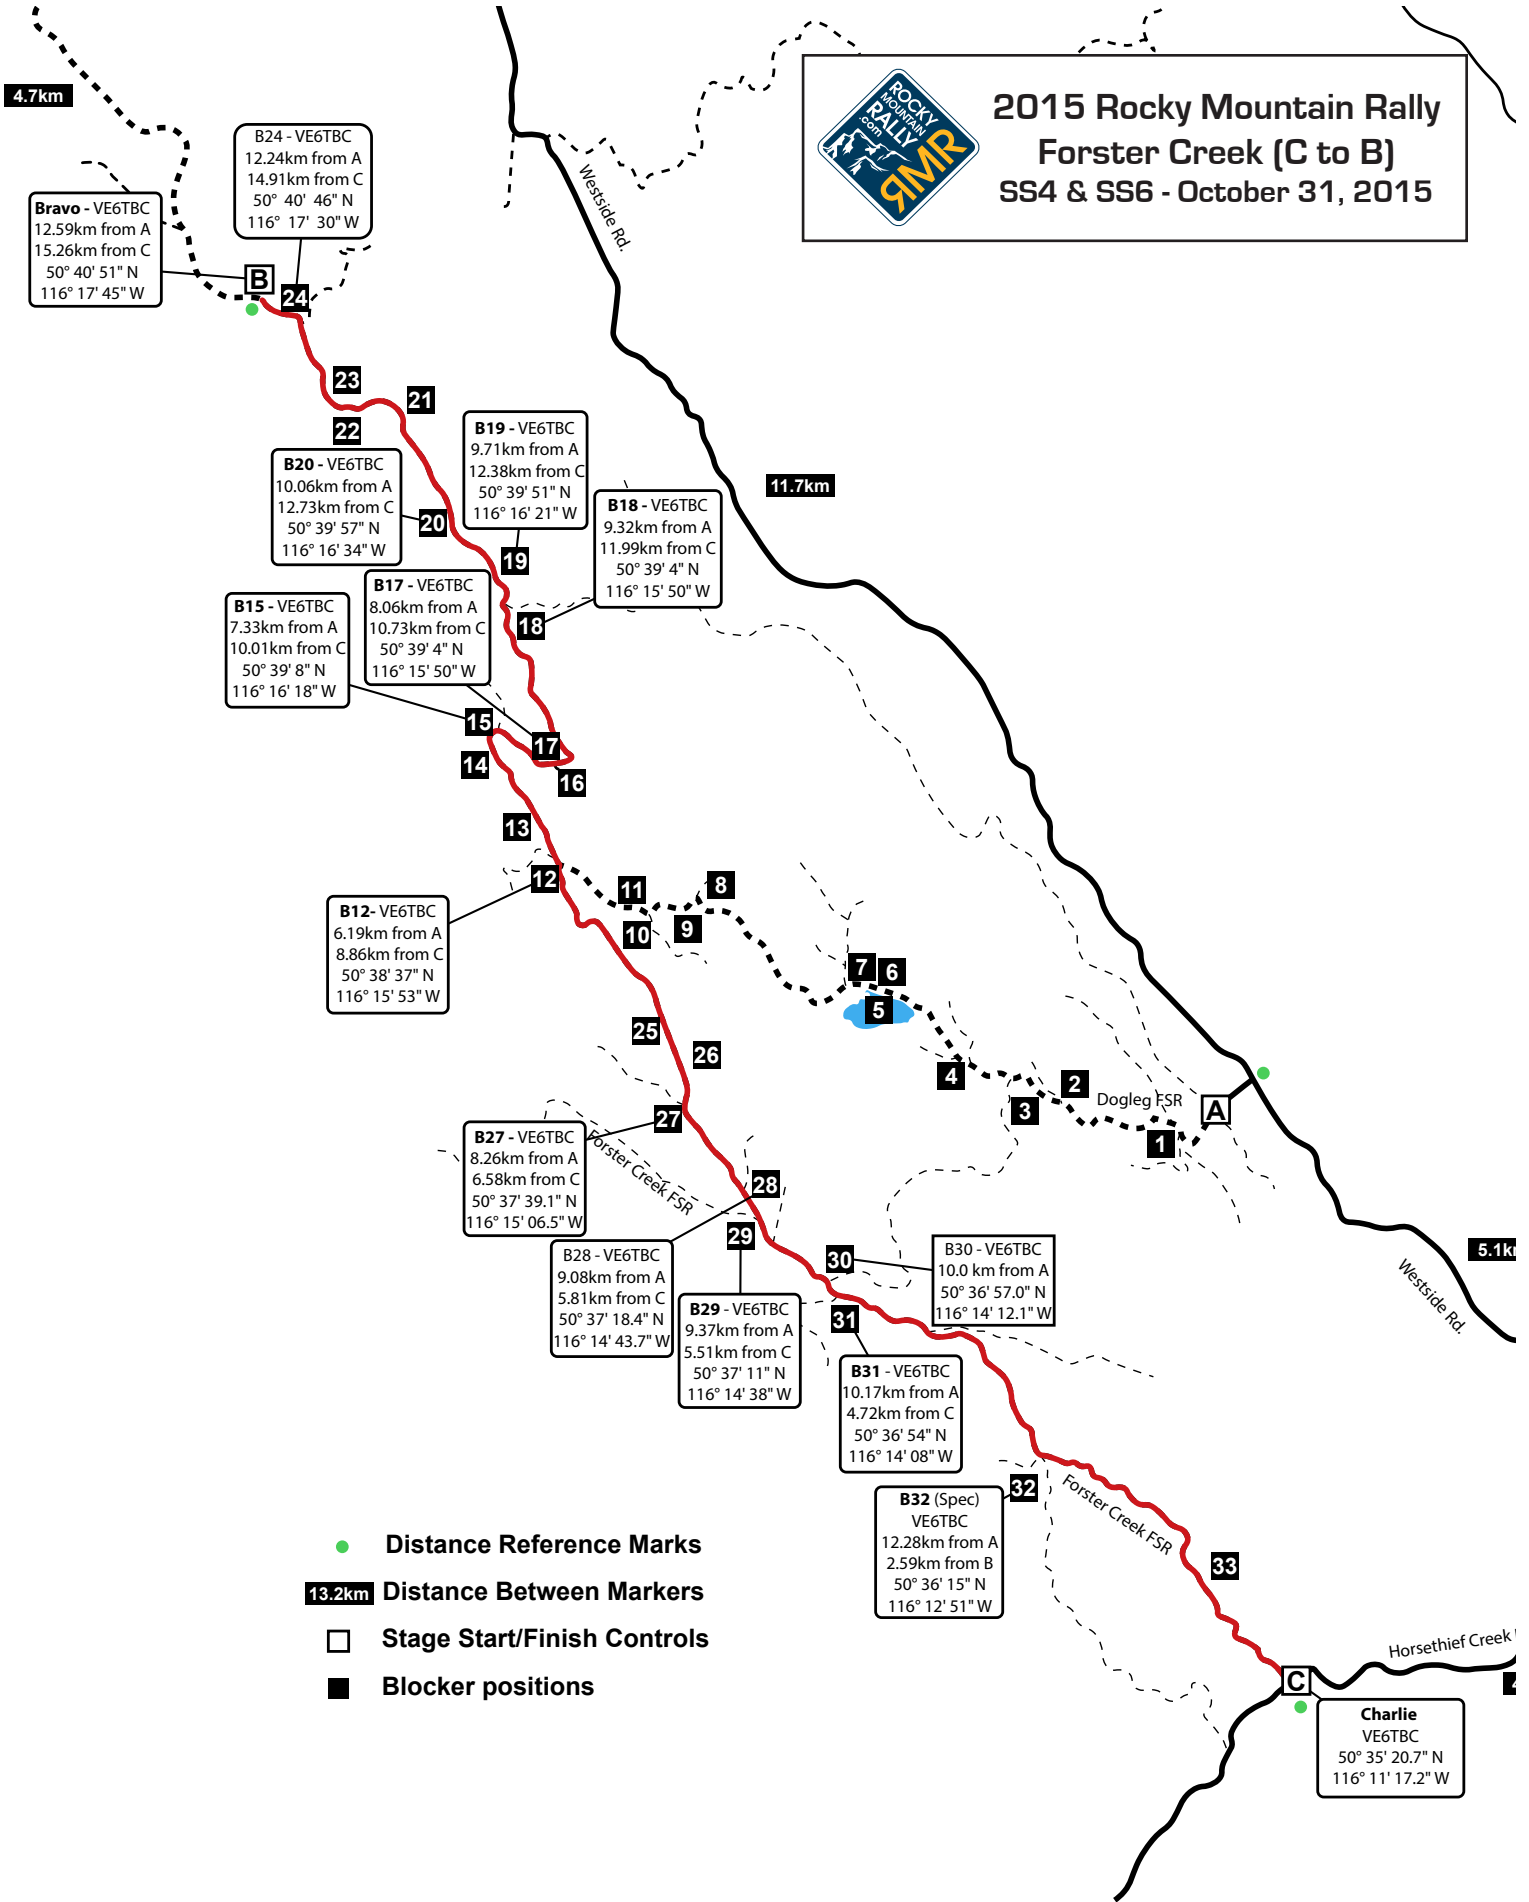

2015 Rocky Mountain Rally

Forster Creek (C to B)

SS4 & SS6 - October 31, 2015