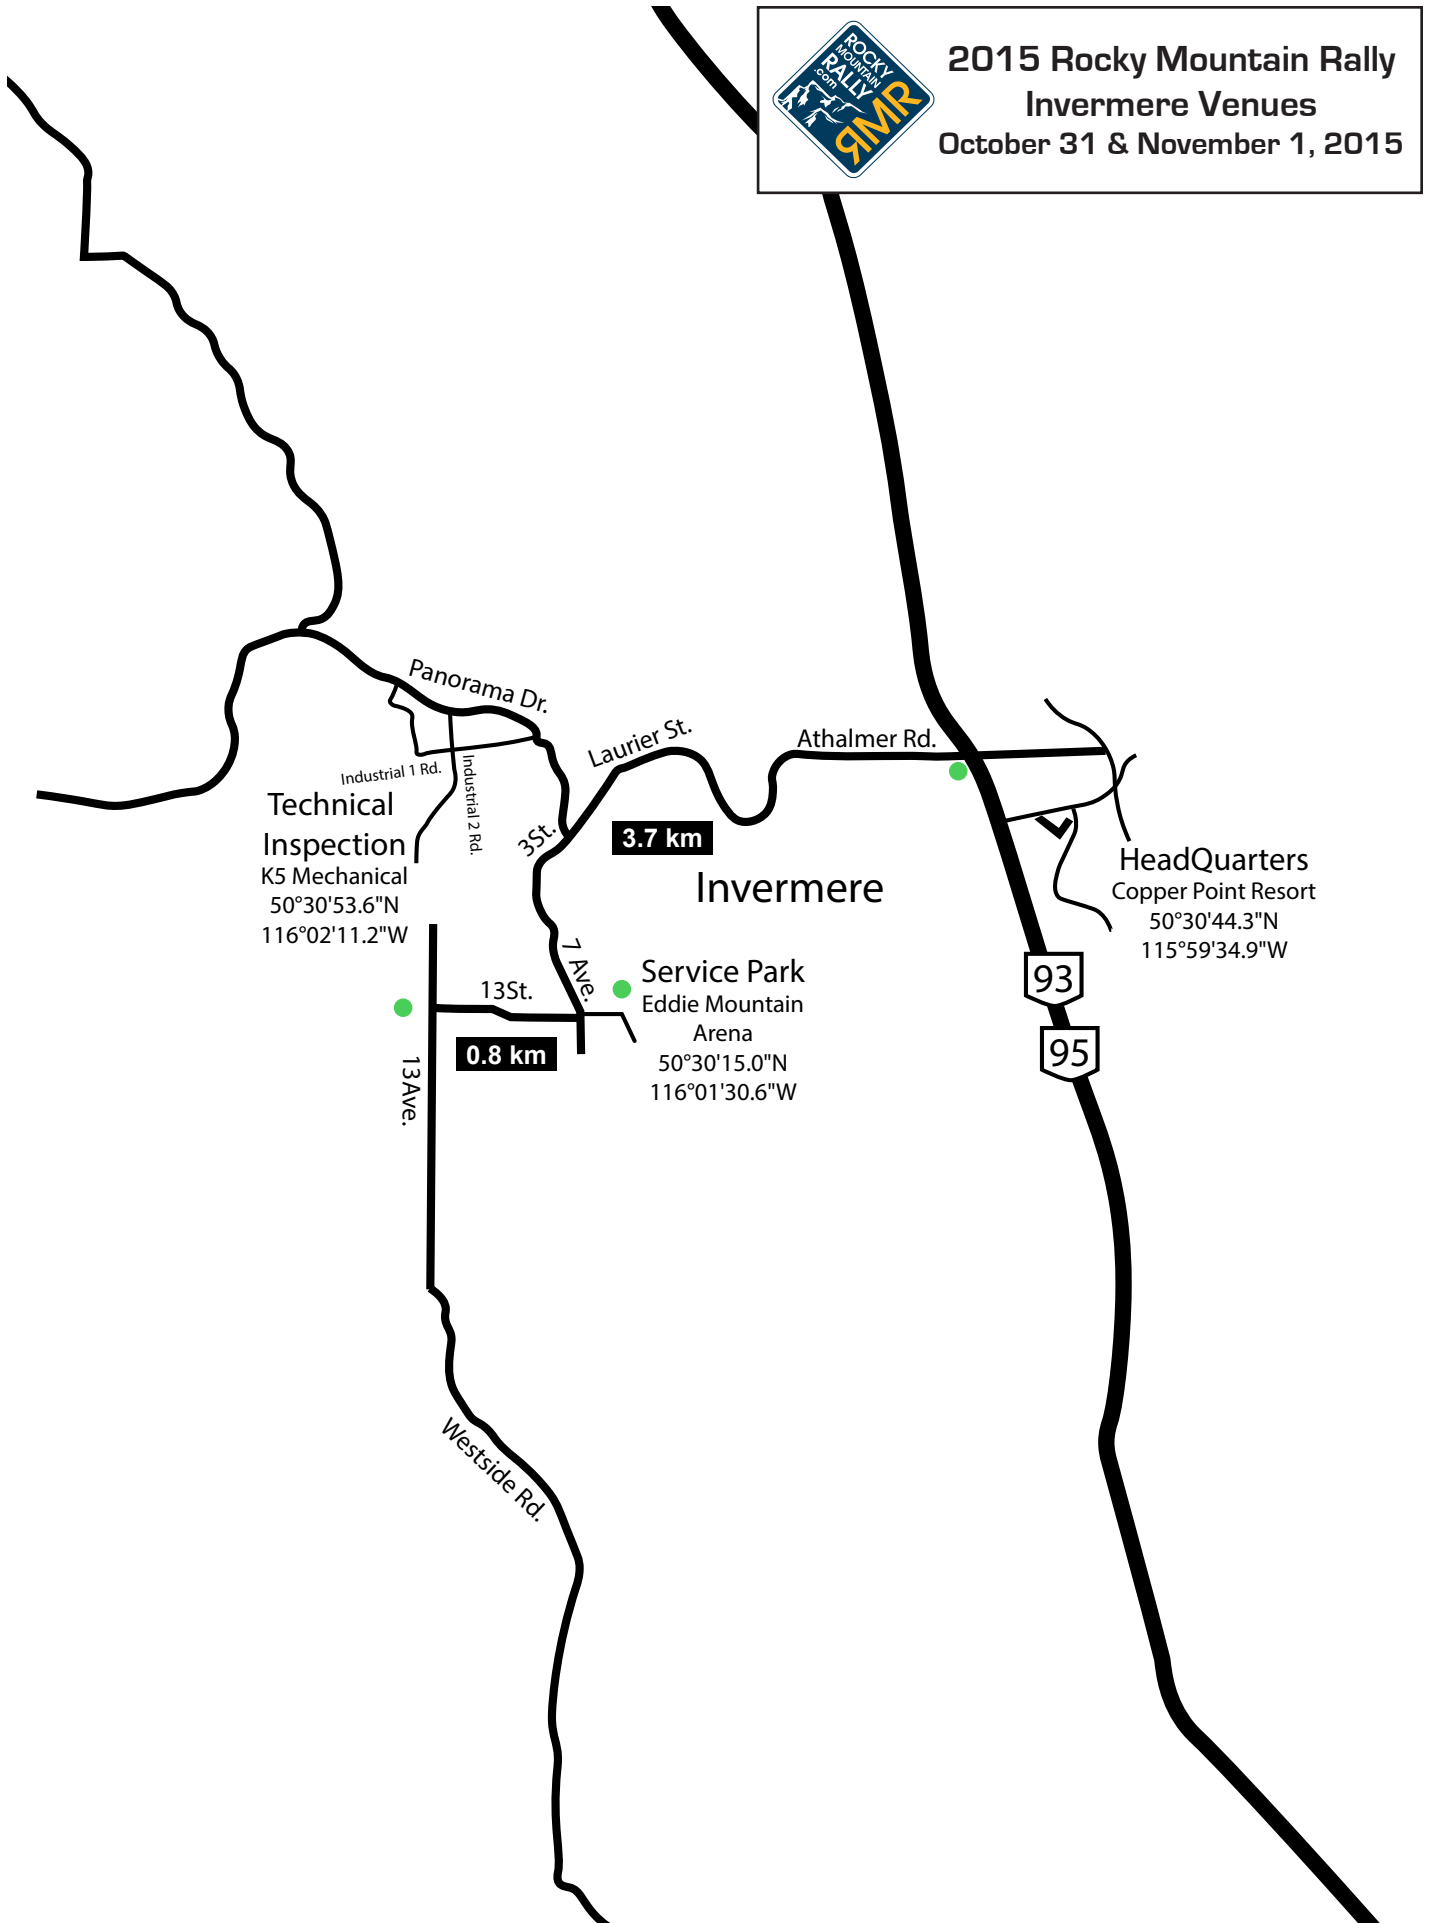

2015 Rocky Mountain Rally
Invermere Venues
October 31 & November 1, 2015