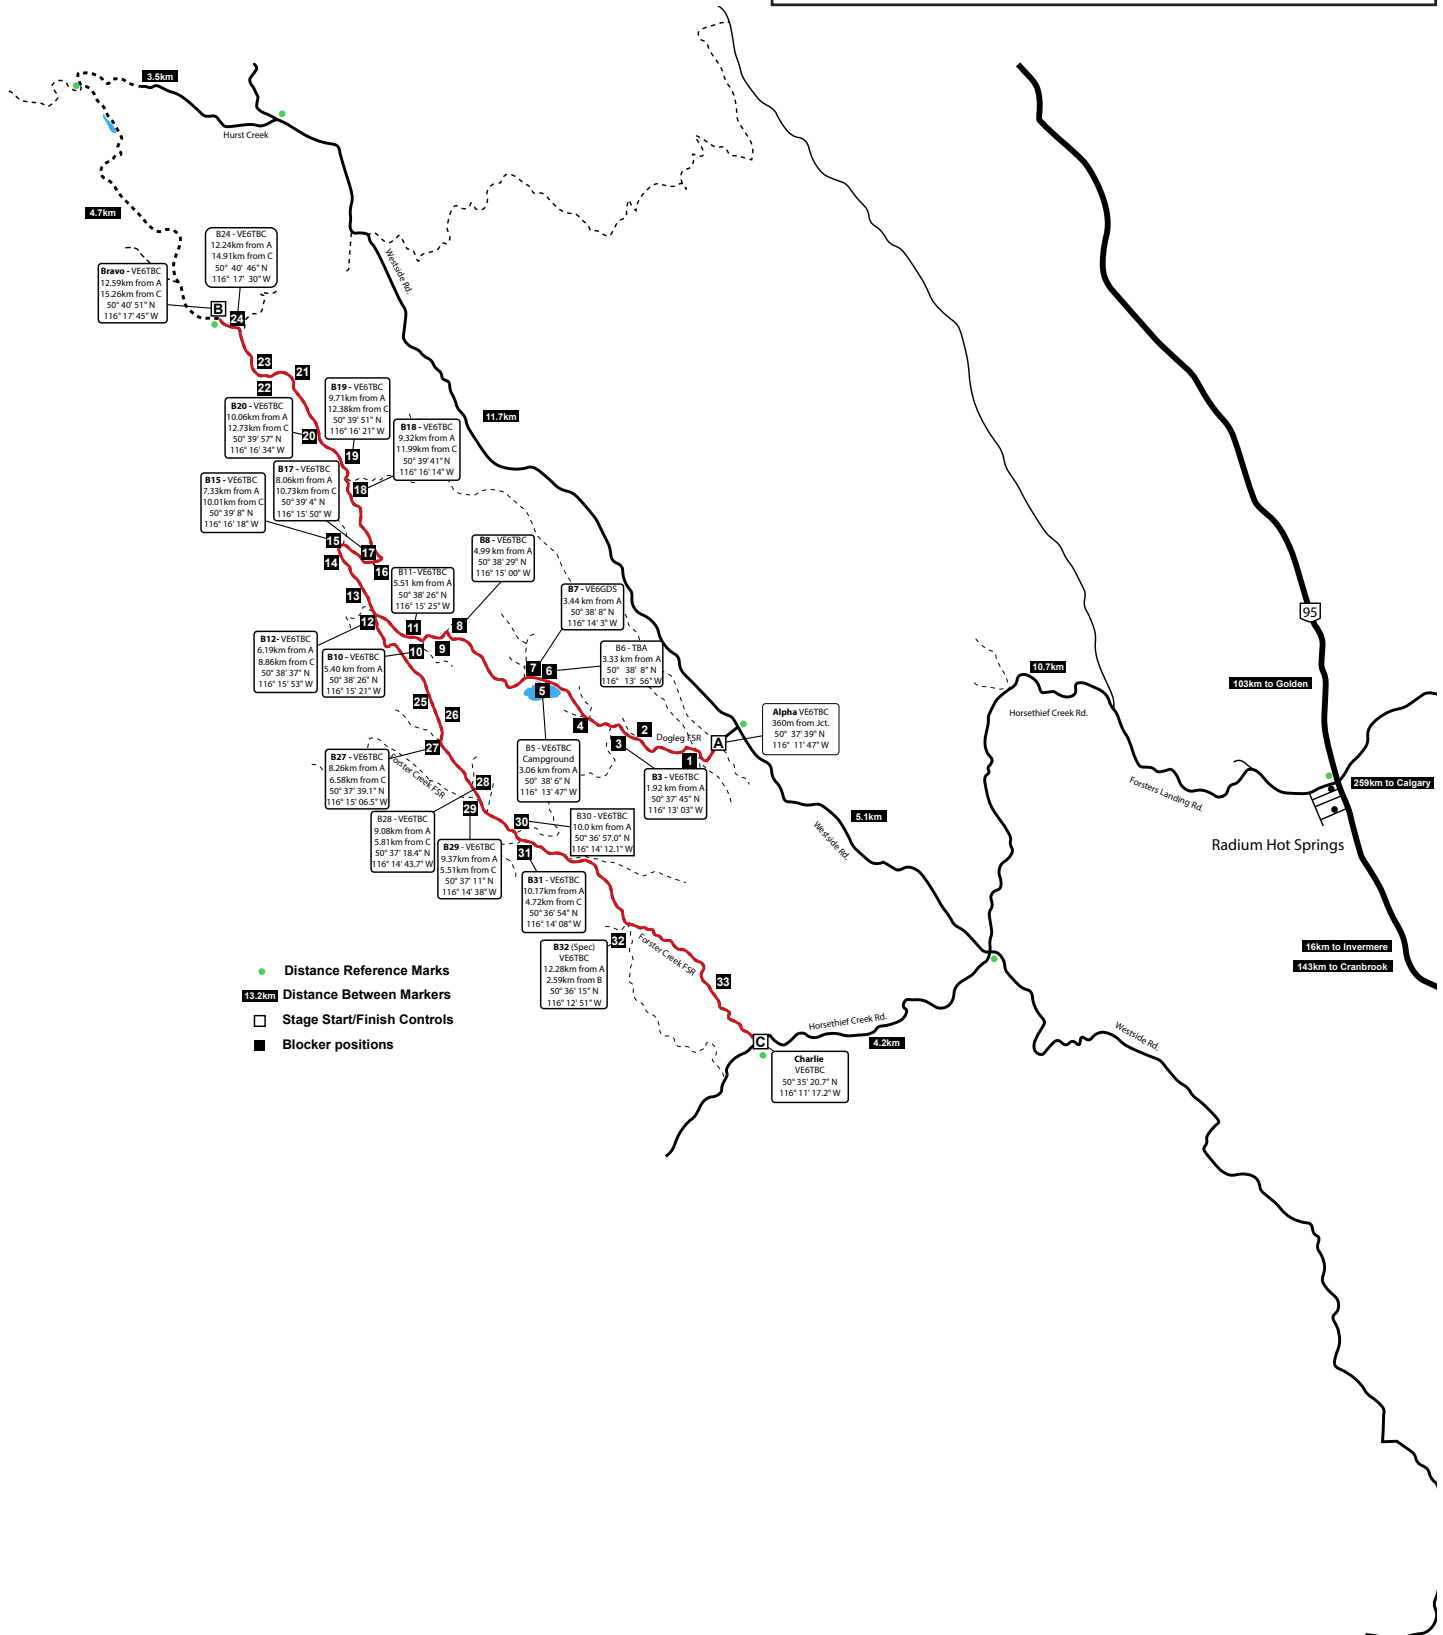

2015 Rocky Mountain Rally

Saturday Stage Overview

October 31, 2015