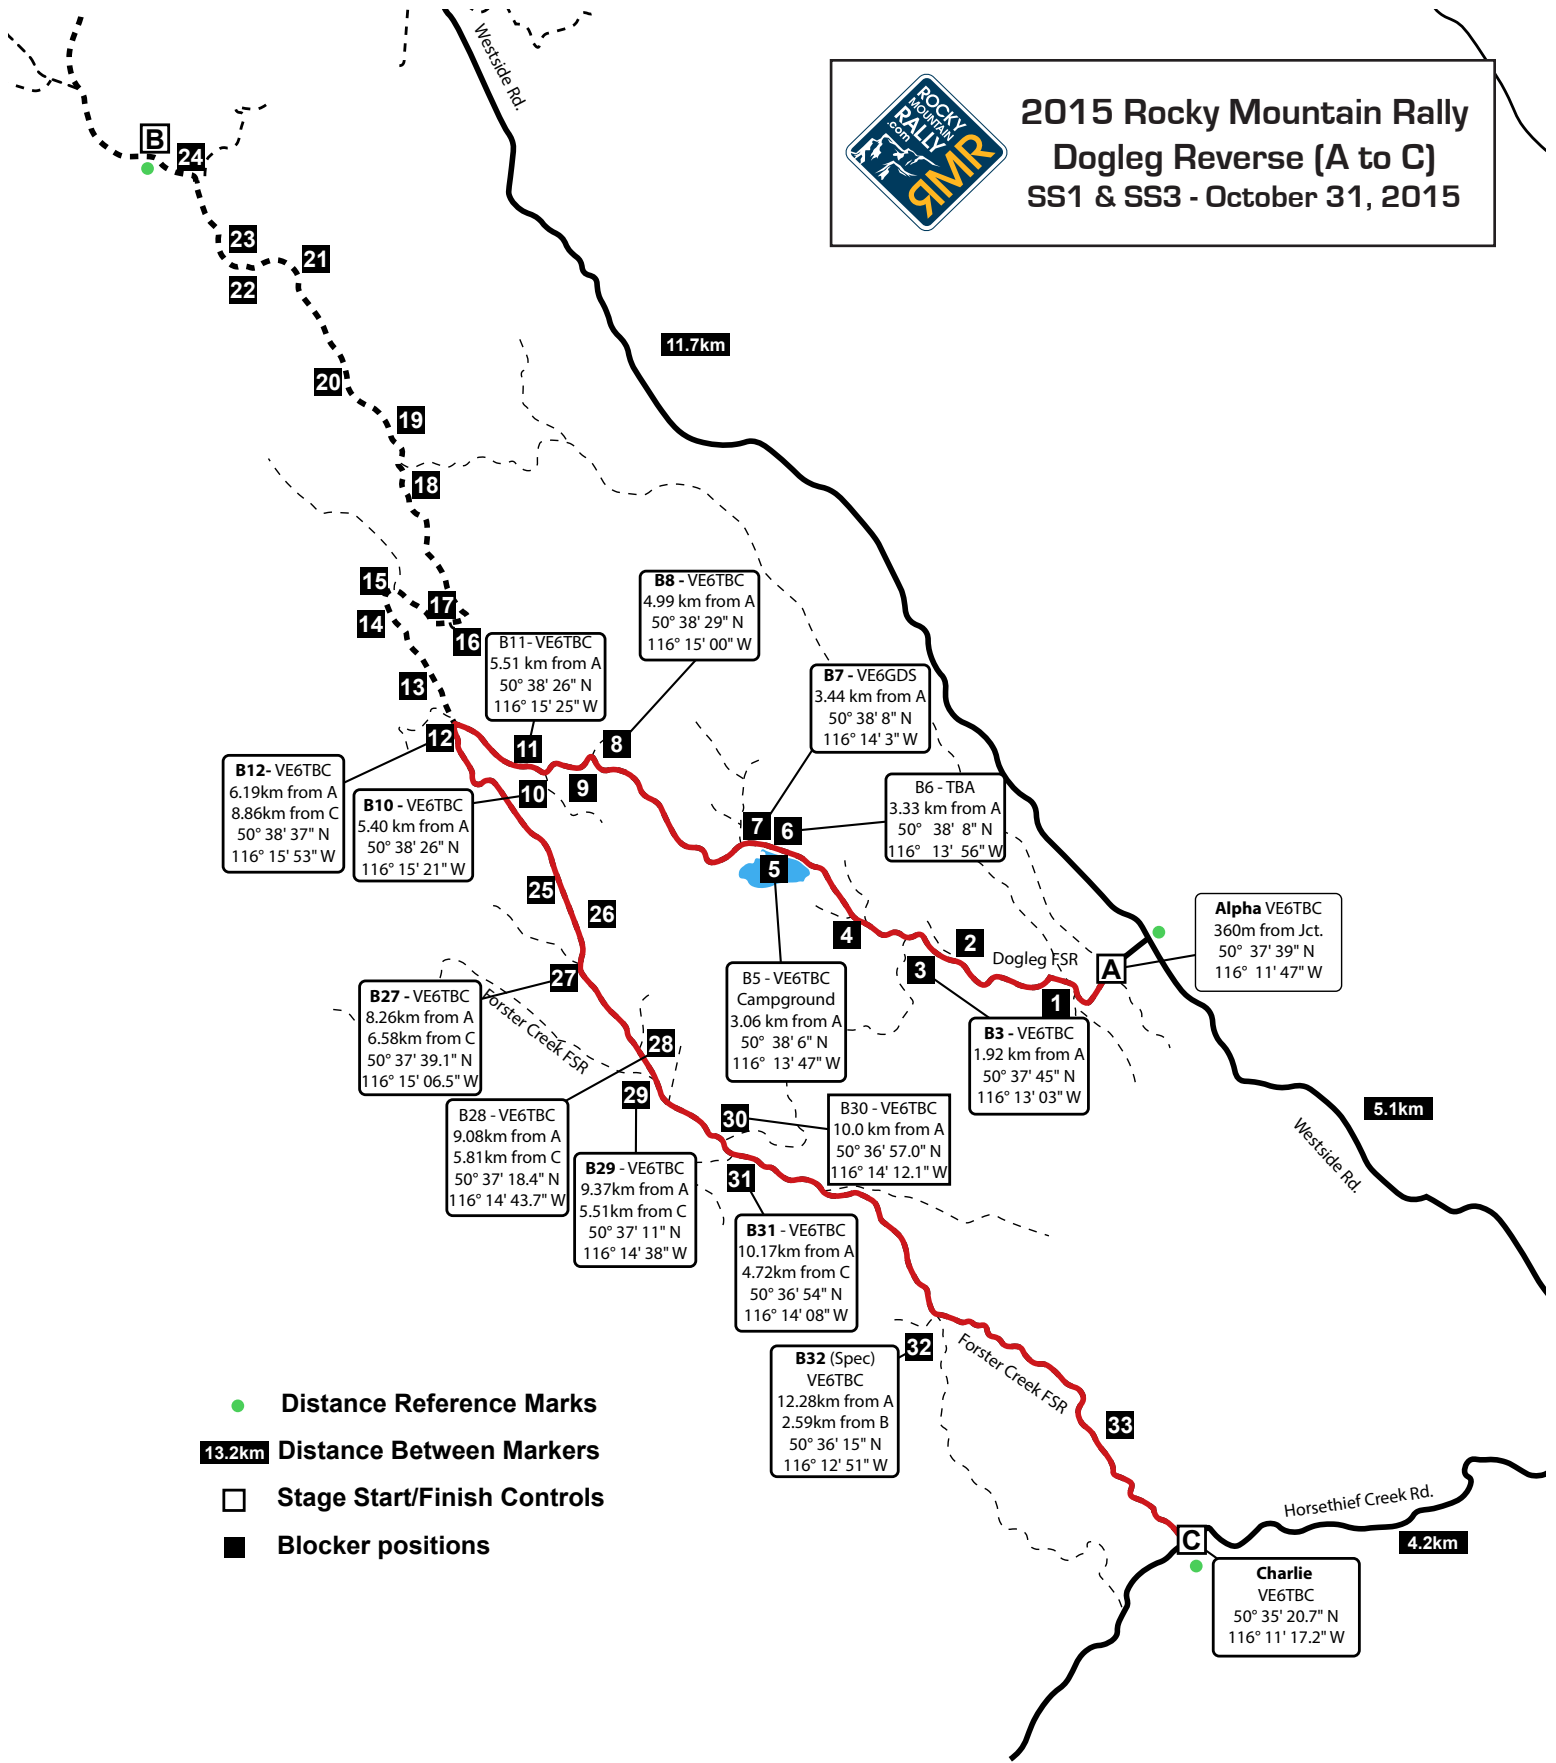

2015 Rocky Mountain Rally

Dogleg Reverse (A to C)

SS1 & SS3 - October 31, 2015