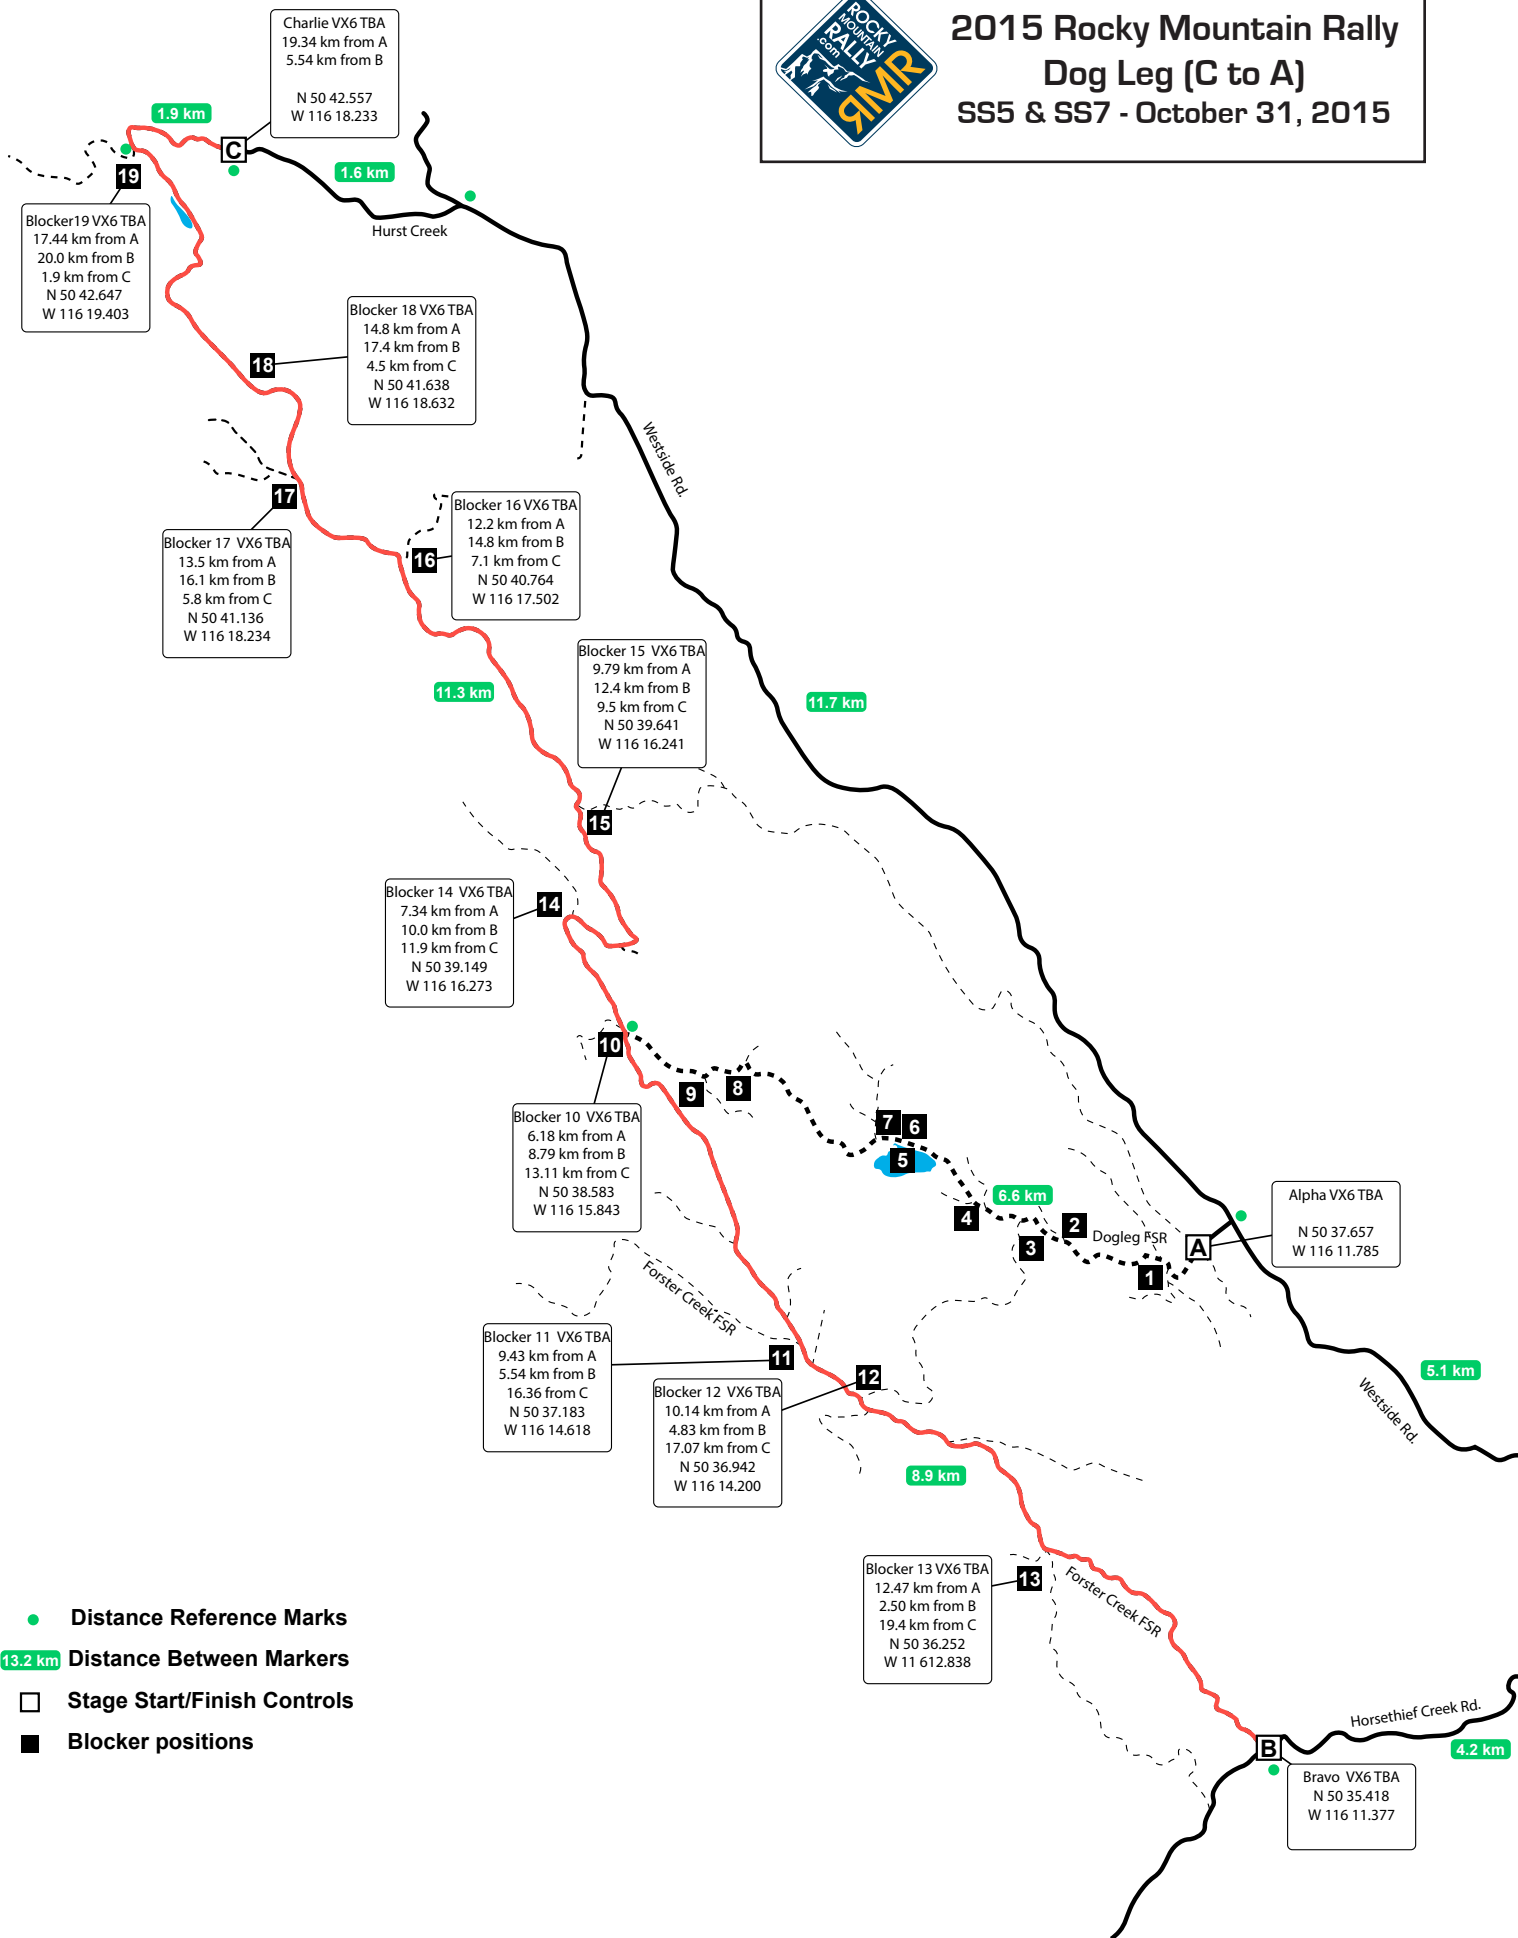

2015 Rocky Mountain Rally

Dog Leg (C to A)

SS5 & SS7 - October 31, 2015

- Distance Reference Marks
- 13.2 km Distance Between Markers
- Stage Start/Finish Controls
- Blocker positions