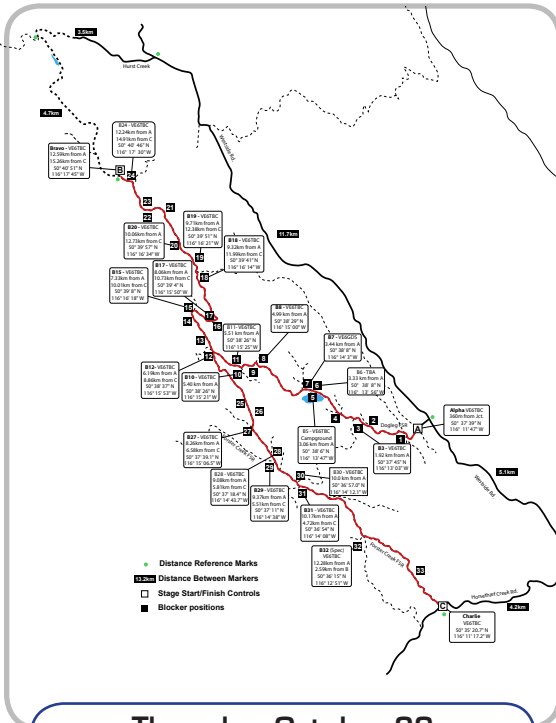

# 2015 Rocky Mountain Rally Overview Map October 31 & November 1, 2015

**Thursday, October 29**  
Set-up crews marking and taping stage roads

**Friday, October 30**  
Competitor reconnaissance, 9:00am to 5:00 pm

**Saturday, October 31**  
Road Closed Between 10:00am and 9:00pm (latest)

**Thursday, October 29**  
Competitors and volunteers arrive in area  
HQ open at Copper Point 7:00 pm to 9:00 pm

**Friday, October 30**  
HQ open at Copper Point 8:00 am to 10:00 pm  
Service Park Move-in, Arena 5:00 pm to 9:00 pm  
Technical Inspection at 6:00pm to 9:00 pm

### SS5 & SS7 - October 31, 2015

- Distance Reference Marks
- 13.2 km Distance Between Markers
- Stage Start/Finish Controls
- Blocker positions

**2015 Rocky Mountain Rally**  
**Hawke Rd. (Both Directions)**  
 SS8, SS9, SS11, SS12  
 November 1, 2015