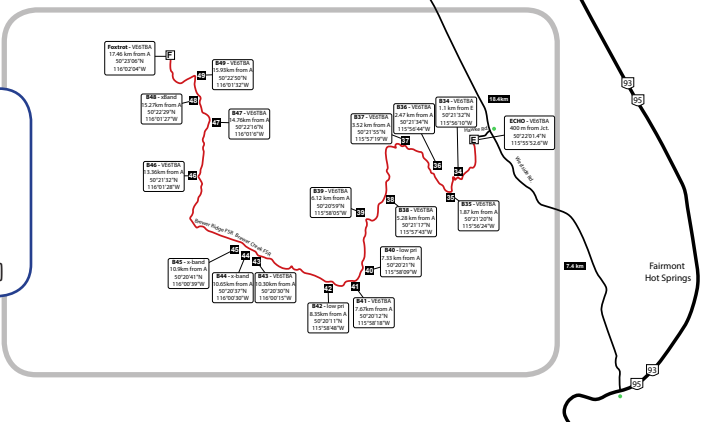

**Saturday, October 31**  
Road Closed Between 10:00am and 9:00pm (latest)

**Thursday, October 29**  
Competitors and volunteers arrive in area  
HQ open at Copper Point 7:00 pm to 9:00 pm

**Friday, October 30**  
HQ open at Copper Point 8:00 am to 10:00 pm  
Service Park Move-in, Arena 5:00 pm to 9:00 pm  
Technical Inspection at 6:00pm to 9:00 pm

**Saturday, October 31**  
Headquarters (Copper Point) open 7:30 am to 9:45 am  
Service Park open 9:00 am to 10:00 pm  
Headquarters (Arena) open 10:00 am to 7:45 pm

**Sunday, October 31**  
Headquarters (Arena) open 7:45 am to 12:15 pm  
Service Park open 7:45 am to 5:00 pm  
Headquarters (Copper Point) open 12:30 pm to 5:00 pm  
Cars Finish & award ceremony 2:30 pm to 5:00 pm

**Thursday, October 29**  
Set-up crews marking and taping stage roads

**Friday, October 30**  
Competitor reconnaissance, 9:00am to 5:00 pm

**Sunday, October 31**  
Road Closed Between 8:00am and 3:00pm (latest)