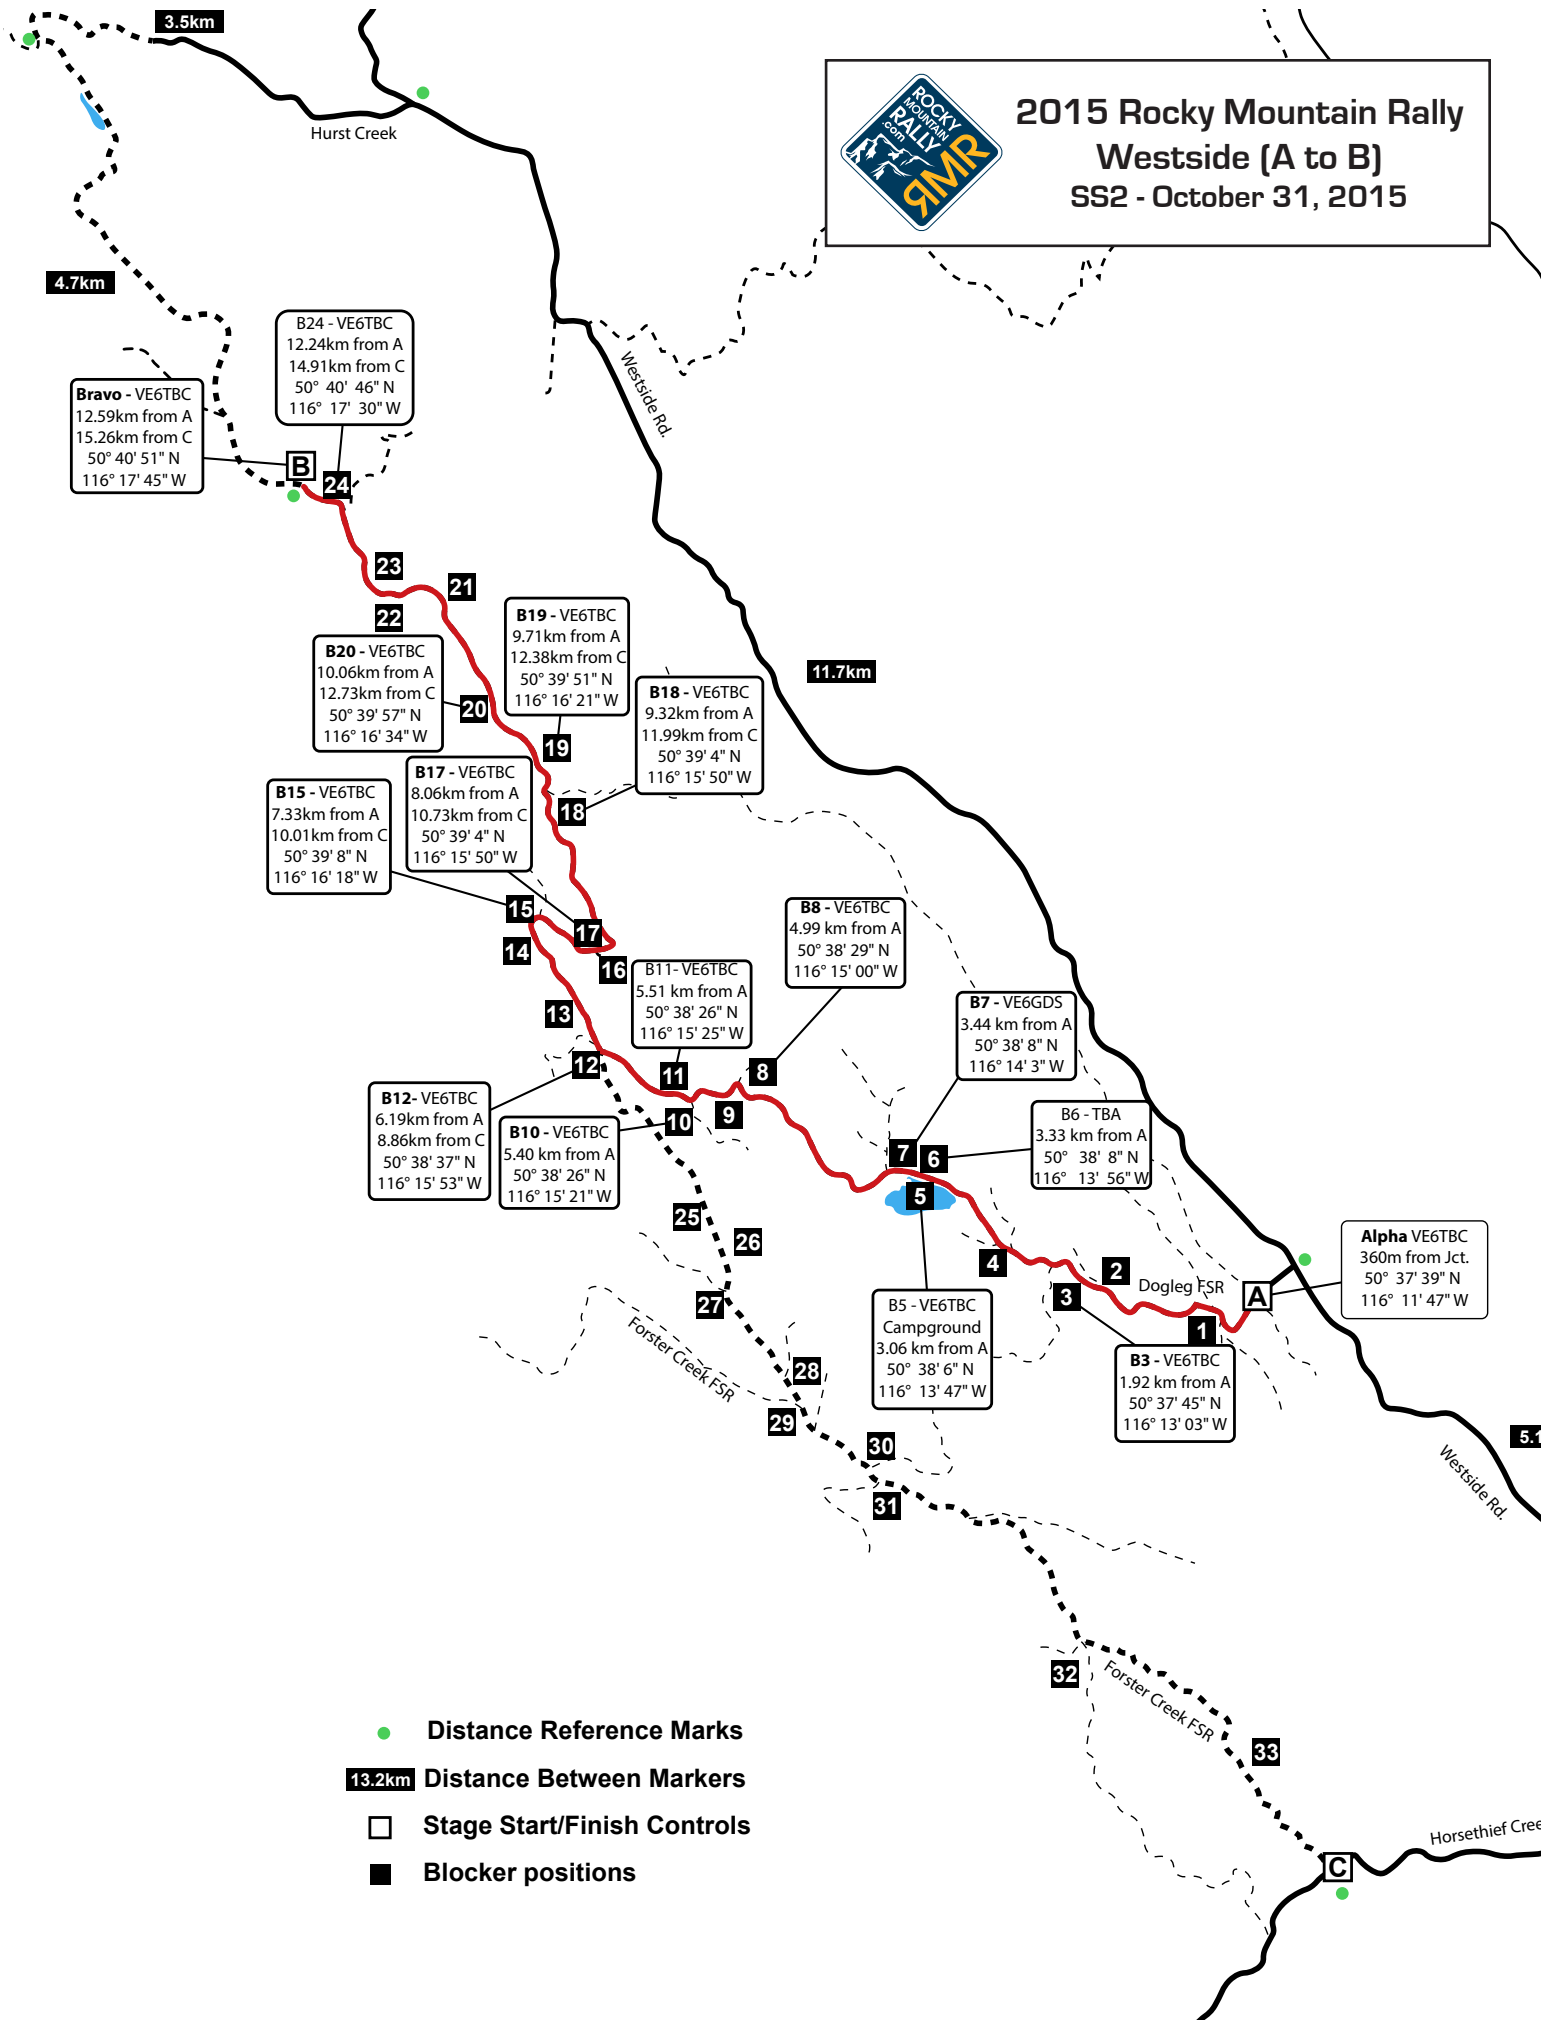

2015 Rocky Mountain Rally Westside (A to B) SS2 - October 31, 2015